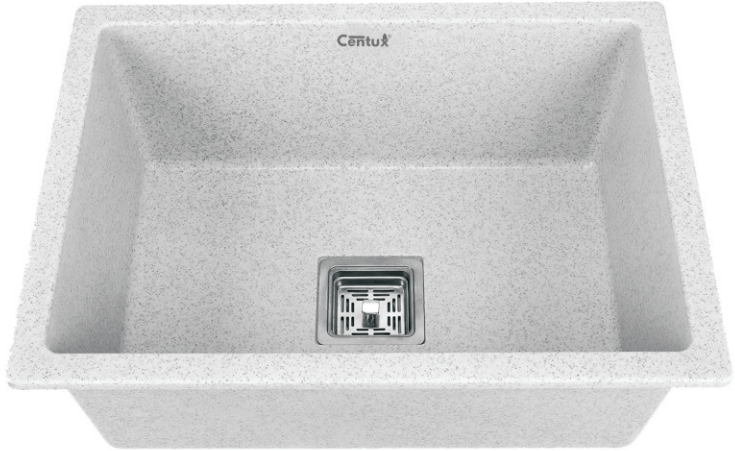

QUARTZ KITCHEN SINKS

CTX-1001
24x18

CTX-1011
37x18 (DRAIN BOARD)